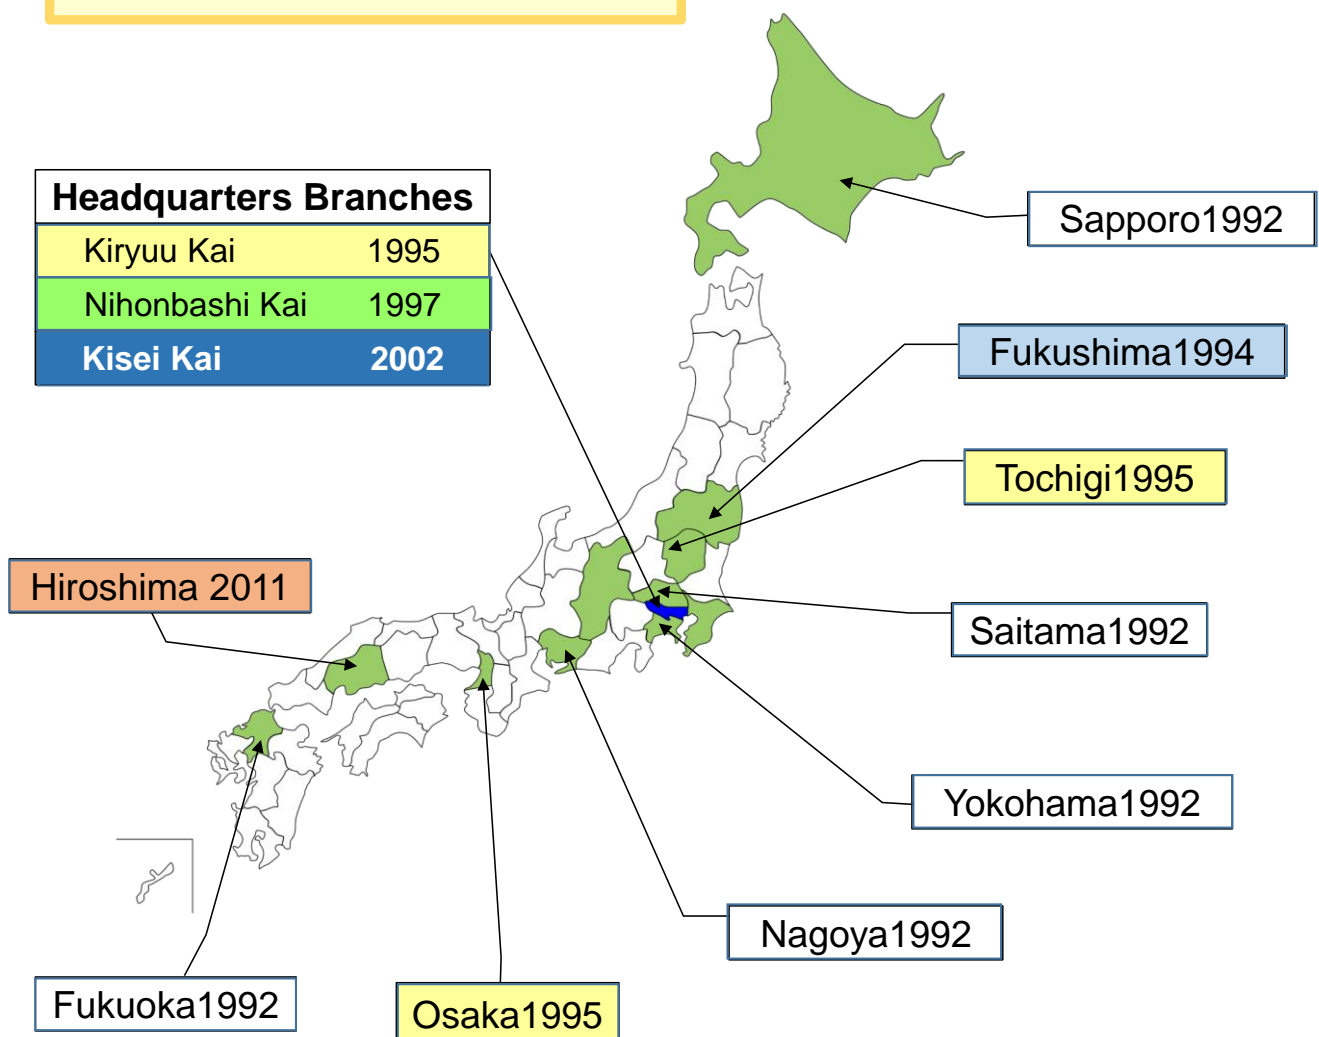

ACPF Branches Years of Establishment

The ACPF has its headquarters in Tokyo, and branches in other cities, as well as those run by volunteer groups. By utilizing the strengths of each of the branches, we strive to make international contributions through collaboration with the ACPF headquarters and UNAFEI.

Please click the
branch's names

With UNAFEI Participants

Experiences! Various

Japan

Grand Sumo Tournament: Kisei Kai

Dinner Cruise: Yokohama

Talks On Atomic Bomb Story : Hiroshima

Discussion between UNAFEI's Participants and Kindai Law School Students : Osaka